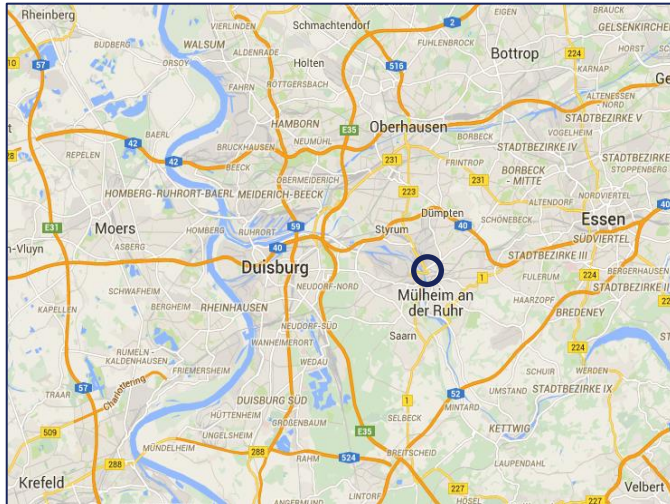

How you'll find us

INPLAN GmbH
Aktienstraße 53
45473 Mülheim an der Ruhr

Phone: +49 (2 08) / 65 91 - 9 50
E-Mail: info@inplan.de

Approach via car 🚗

Please see that you select *Aktienstraße* as Street destination in the town of *Mülheim* and **not** *Essen* in your route guidance system. A pollution badge (green color) is essential. Parking lots will be provided near the building.

From direction Düsseldorf ↗

Motorway A44 westbound until interchange *Dreieck Düsseldorf-Nord*
Change to motorway A52 direction *Essen/Oberhausen* until interchange *Autobahnkreuz Breitscheid Mülheim a.d.R./Breitscheid*
Follow signs guiding towards *Mülheim a.d.R.* along federal highway B1
Turn left into *B223 Straßburger Allee*
Follow the B223 right hand side onto bridge *Konrad-Adenauer-Brücke* and after crossing the bridge turn left into *Friedrich-Ebert-Straße*
Turn right into *Aktienstraße*
After approx. 200m on the left hand side you'll find INPLAN

From direction Hannover ↗

Motorway A2 until interchange *Kreuz Oberhausen*
Follow motorway A3 direction *Köln* until interchange *Kreuz Kaiserberg*
Change to motorway A40 direction *Essen/Mülheim* until exit *16 MH-Styrum*
Turn right into *B223* direction *MH-Zentrum*
After approx. 3km turn right into *Aktienstraße*
After approx. 200m on the left hand side you'll find INPLAN

From direction Moers

Motorway A57 until interchange *Kreuz Moers*
Change to motorway A40 direction *Essen/Mülheim* until exit *16 MH-Styrum*
Turn right into *B223* direction *MH-Zentrum*
After approx. 3km turn right into *Aktienstraße*
After approx. 200m on the left hand side you'll find INPLAN

From direction Dortmund ↗

Motorway A40 until exit *18 MH-Winkhausen*
Turn left direction *MH-Winkhausen*
After approx. 3km on the right hand side you'll find INPLAN

From direction Köln ↗

Motorway A3 until interchange *Kreuz Kaiserberg*
Change to motorway A40 direction *Essen/Mülheim* until exit *16 MH-Styrum*
Turn right into *B223* direction *MH-Zentrum*
After approx. 3km turn right into *Aktienstraße*
After approx. 200m on the left hand side you'll find INPLAN